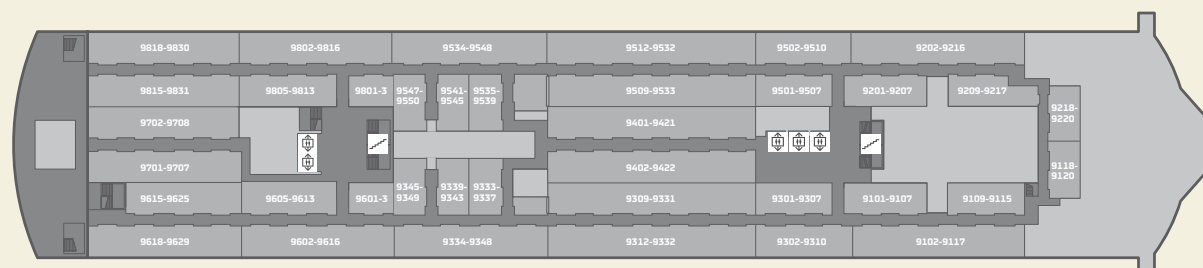

## Technical information

Length:	178.4 m
Width:	33.8 m
Draught:	6.55 m
Service speed:	16.5 knots
BHP:	35,900
Build:	1989/2001/2005/2014/2025
Passengers:	1,852
Cabins:	705 pcs.
Cars:	320 pcs.
Nautical Mile:	1.852 km
Knots:	1.852 km/h
Distance Cph-Oslo:	275 Nautical Mile/509 km

Deck 11

Deck 10

Deck 9